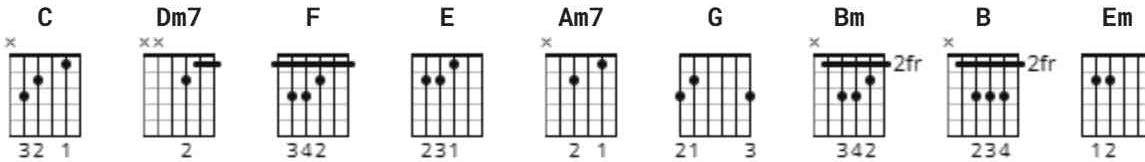

# Blueberry Hill Chords by Elvis Presley

Difficulty: intermediate

Tuning: E A D G B E

## CHORDS

Blueberry Hill: Elvis Presley.

Album - Loving You - #1 on BB Hot 200  
on RCA Records in 1957.

INTRO: C Dm7 F C

#1.

E F Am7 F C  
I found my thrill on Blueberry Hill.  
Am7 C G F C  
On Blueberry Hill, where I found you.  
F C  
The moon stood still, on Blueberry Hill.  
G C F C  
And lingered until my dreams came true.

BRIDGE:

G C G  
The wind in the willow played, love's  
C  
sweet melody.  
Bm E B  
But all of those vows we made, were never  
Em  
to be.

#2.

C Em F Am7 F C  
Though we're apart, you're part of me still.  
G Am7 G C F C  
For you were my thrill, on Blueberry Hill.

BRIDGE:

G C G  
The wind in the willow played, love's  
C  
sweet melody.  
Bm E B  
But all of those vows we made, were never  
Em  
to be.

#3.

C      Em      F      Am7      F      C  
Though we're apart, you're part of me still.  
                 G      Am7 G      C      F C  
For you were my thrill, on Blueberry Hill.